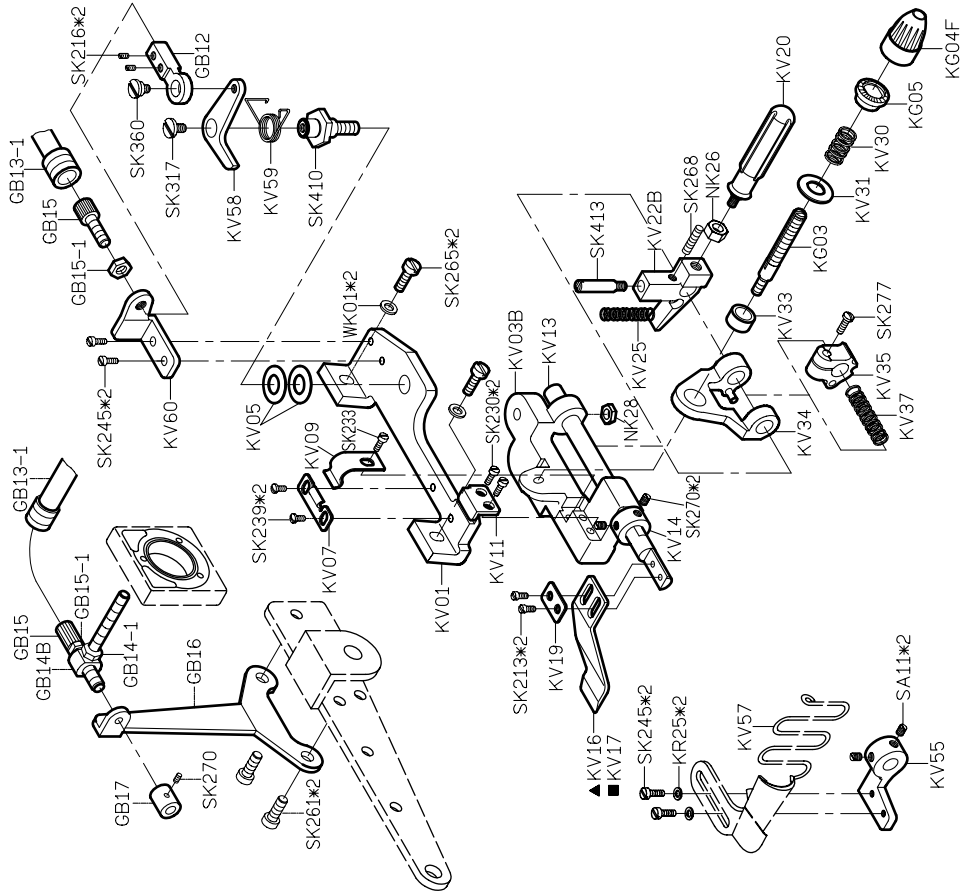

SIRUBA®

銀箭牌工業用縫紉機
INDUSTRIAL SEWING MACHINE

700F ATTACHMENT

零件圖 PARTS LIST

CE

高林股份有限公司
KAULIN MFG. CO., LTD.

PARTS LIST FOR AN GROUP

PARTS LIST FOR BK-F GROUP

PARTS LIST FOR DT GROUP

PARTS LIST FOR CT GROUP

MODEL	500	700H 700HD	757Fx
PARTS NO	CT46 KC96	CT45 KC96	CT45 KC26

MODEL	700F	700H 700HD
PARTS NO	CT45 KC26	CT46 KC96

※ 內銷附上110V及220V各一條
外銷已指定地區則附上一條110V或220V

※ 內銷附上110V及220V各一條
外銷已指定地區則只附上一條110V或220V

PARTS LIST FOR FF GROUP

PARTS LIST FOR FL GROUP

	4	2	4	6				
	5	3	5	8				
		5	5	10	E986	H957	H959	KV16
								P136-A
								P508-A
								P509-A
								KV17

PARTS LIST FOR GA GROUP

PARTS LIST FOR LFC-2 GROUP

PARTS LIST FOR LS GROUP

PARTS LIST FOR PB GROUP

PARTS LIST FOR PS GROUP

PARTS LIST FOR TA GROUP

PARTS LIST FOR PZ GROUP

FOR 700F

PARTS LIST FOR TF GROUP