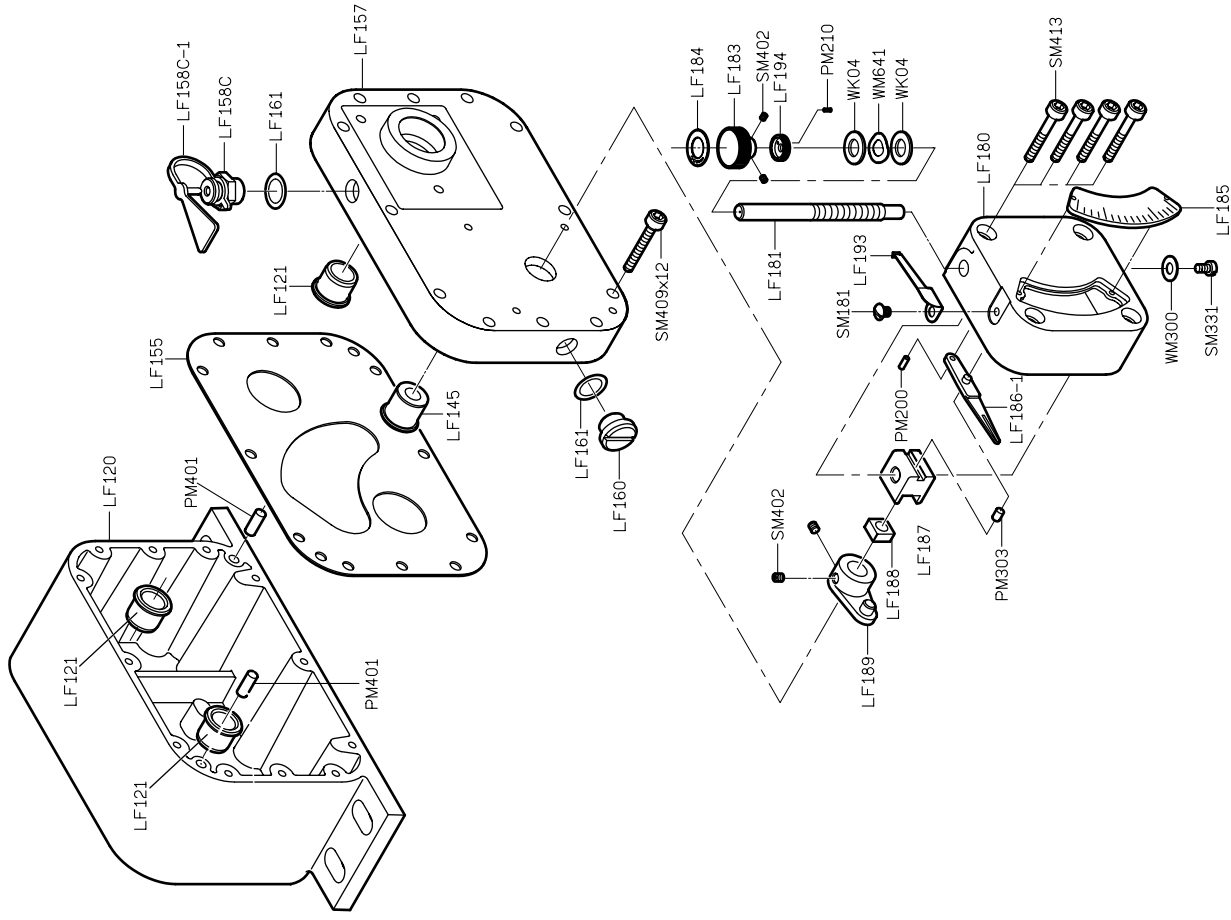

PARTS LIST FOR FLP GROUP

PARTS LIST FOR KU60-A GROUP

PARTS LIST FOR GB GROUP

PARTS LIST FOR LFA-K GROUP

PARTS LIST FOR LF-B GROUP

不同上蓋之使用方法	
B.D蓋	SK474
KC91	SK475
皮帶	LF116 210XL
KC01E	SK564
皮帶	SK565
	LF116E 230XL

PARTS LIST FOR LFC-2 GROUP

PARTS LIST FOR LS GROUP

PARTS LIST FOR PB GROUP

PARTS LIST FOR PS GROUP

PARTS LIST FOR TA GROUP

PARTS LIST FOR PZ GROUP

FOR 700F

PARTS LIST FOR TF GROUP