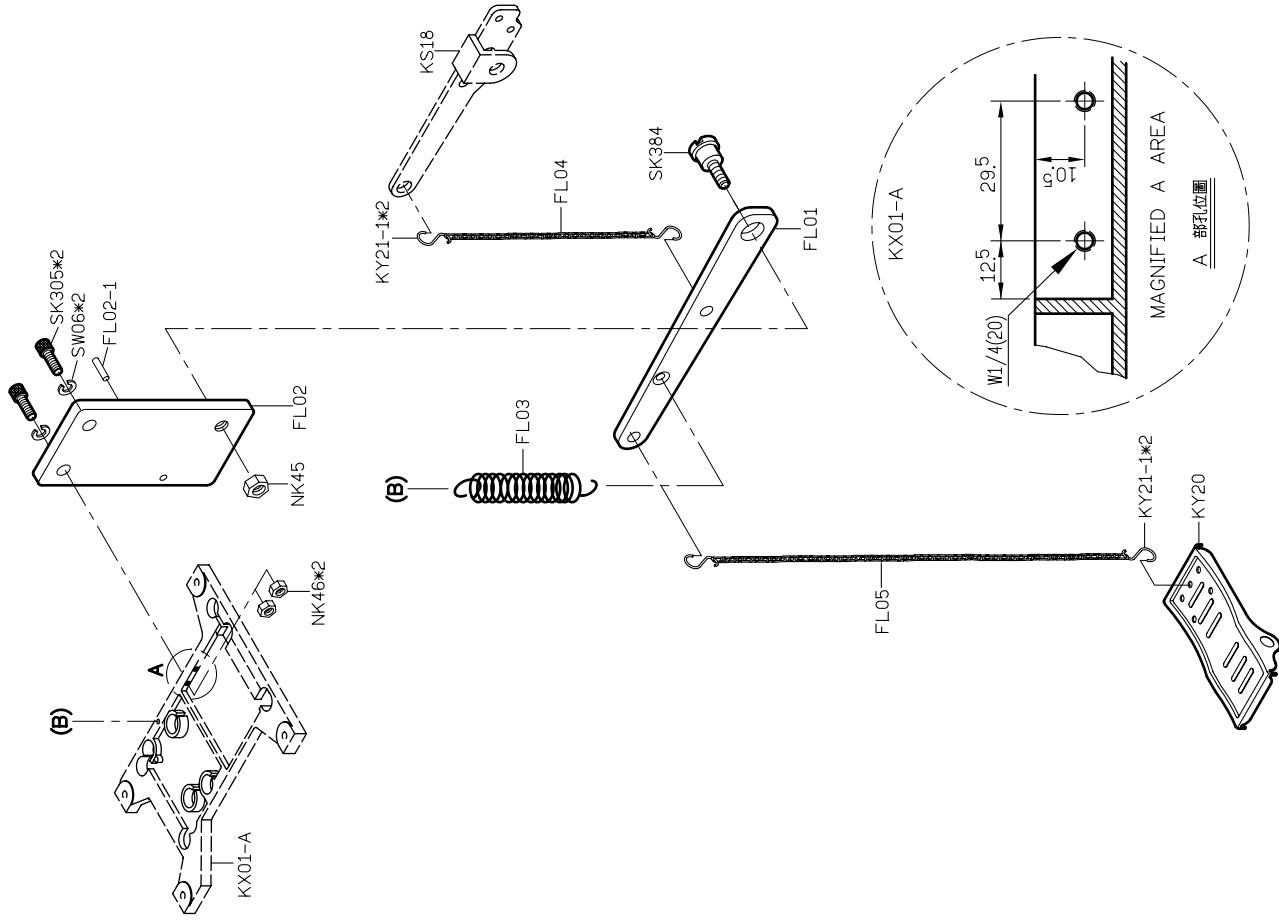

PARTS LIST FOR FL GROUP