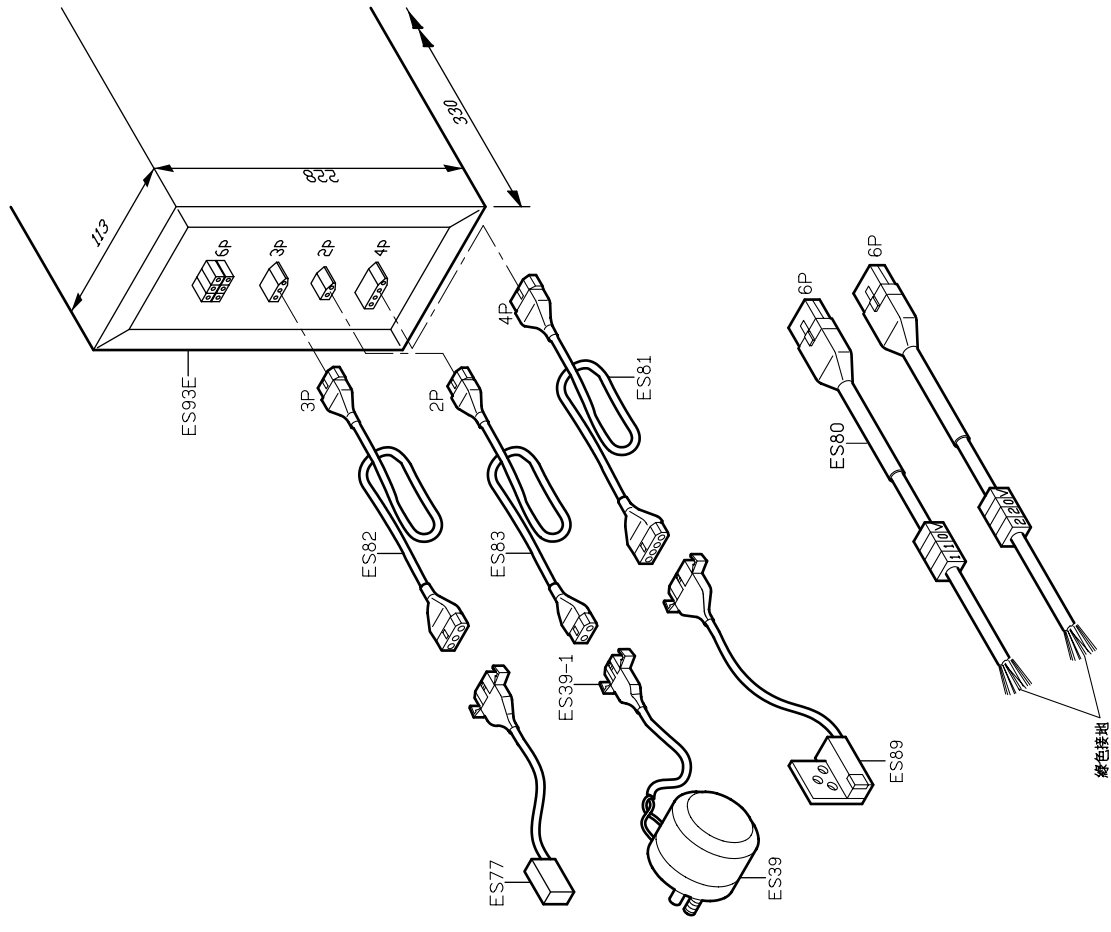

PARTS LIST FOR DT GROUP

PARTS LIST FOR CT GROUP

MODEL	500	700H 700HD	757Fx
PARTS NO	CT46 KC96	CT45 KC96	CT45 KC26

MODEL	700F	700H 700HD
PARTS NO	CT45 KC26	CT46 KC96

※ 內銷附上110V及220V各一條
外銷已指定地區則附上一條110V或220V